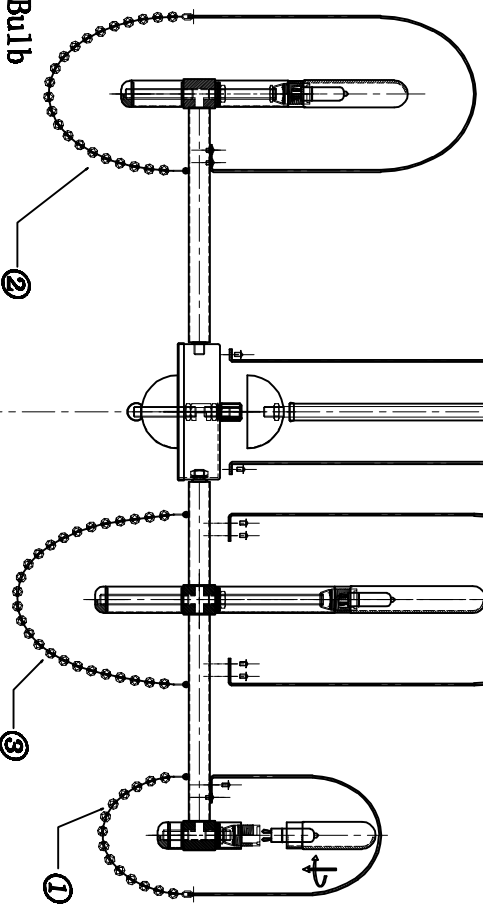

2308-21P

**CEILING LAMP**

**G9:LED 21 x 3W**

**Bulb**

NO.	Specifications	Total strings
①	1502-10mm x 14pcs	X7pcs
②	1502-10mm x 26pcs	X7pcs
③	1502-10mm x 22pcs	X7pcs