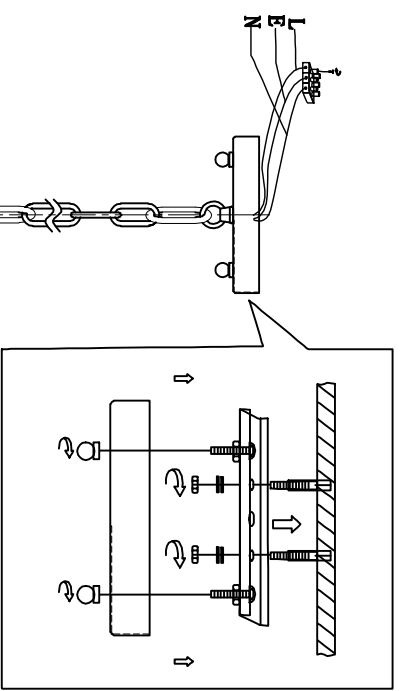

2308-21P

**CEILING LAMP**

**G9:LED 21 x 3W**

**Bulb**

NO.	Specifications	Total strings
①	1502-10mm x 14pcs	X7pcs
②	1502-10mm x 26pcs	X7pcs
③	1502-10mm x 22pcs	X7pcs