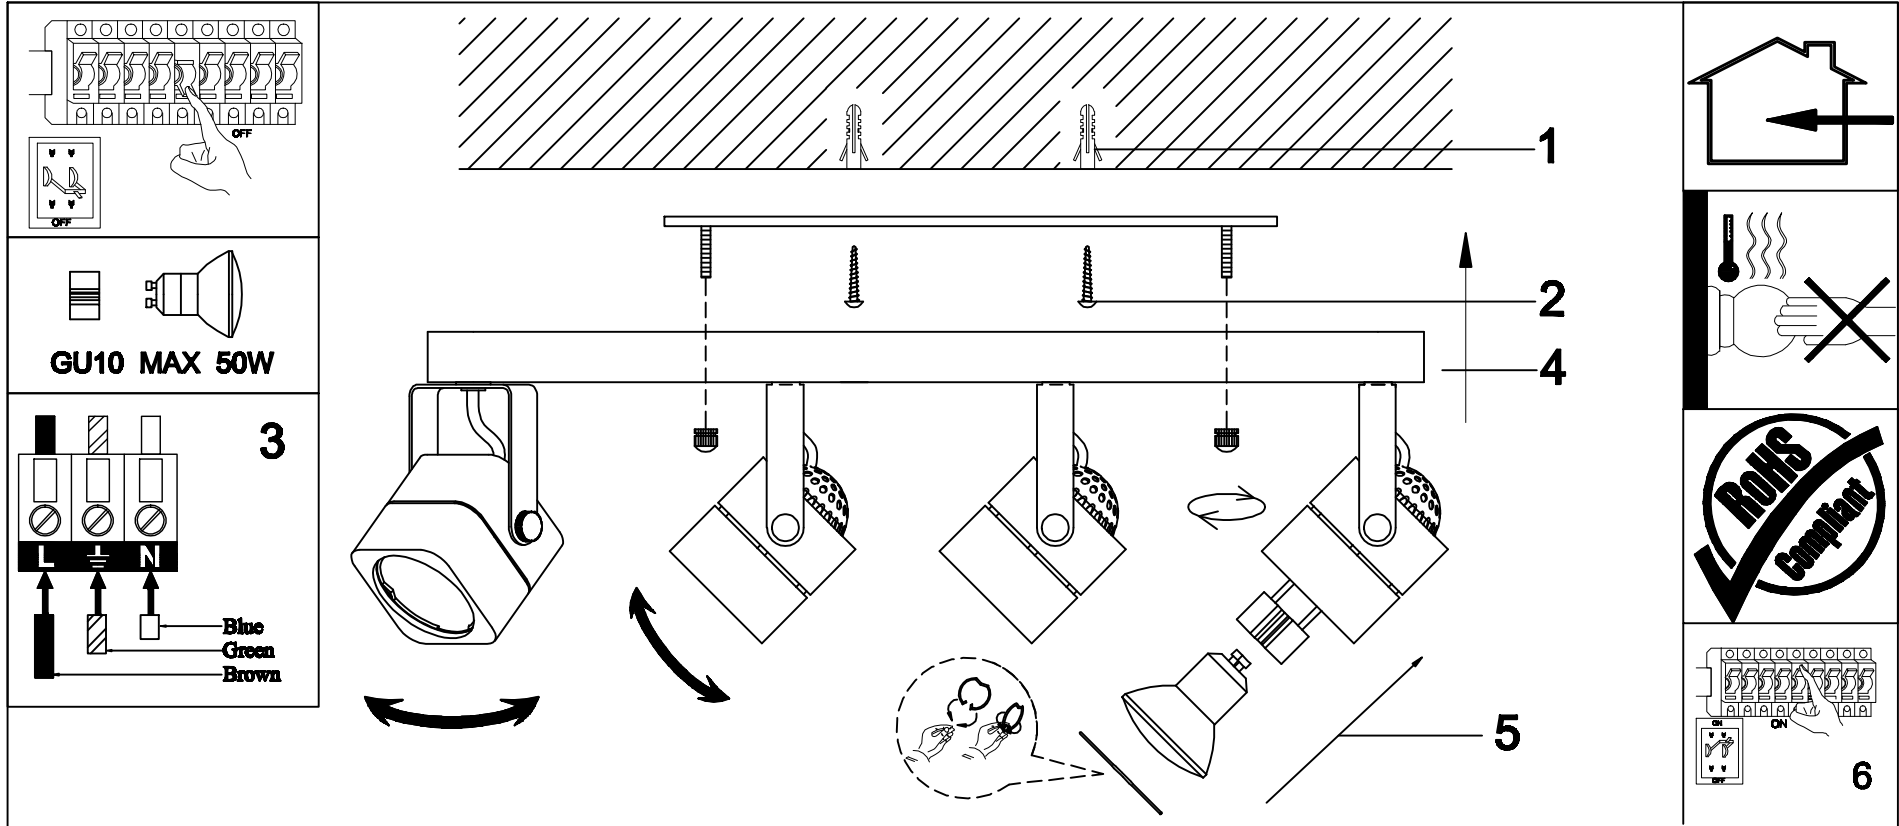

# ASSEMBLY INSTRUCTION / ІНСТРУКЦІЯ A1314PL-4BK/WH

## Installation instruction for this item:

1.Remove the cover and put the lamp on a clean place, then install the lamp; 2.The lamp is limited to used 50W bulb;