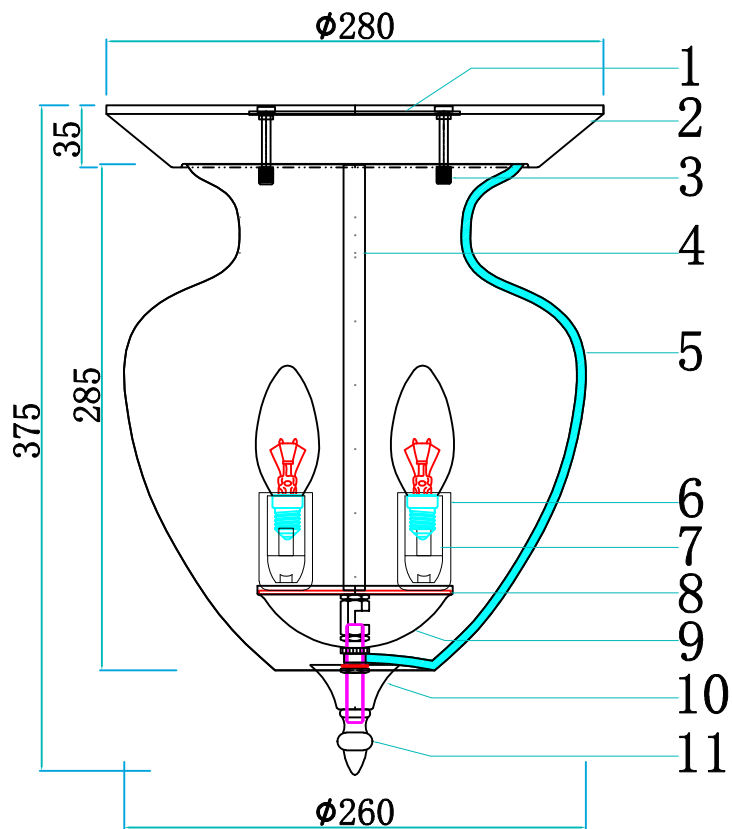

6404/PL

1

2

- 1#: T1.5*120*20*H5 flat hanging board 1PCS
- 2#: $\phi 280$ *H35mm beveled edge plate 1PCS
- 3#: $\phi 12$ *H13mm M6 flower branch 2PCS
- 4#: $\phi 13$ *H240*T1.5mm straight pipe 1PCS
- 5#: $\phi 260$ *H285 striped glass bottle 1PCS
- 6#: $\phi 30$ *H62mm straight edge lamp cup 3PCS
- 7#: E14Bare White Lamp Cap 3PCS
- 8#: $\phi 110$ *T2.0mm iron sheet 1PCS
- 9#: $\phi 112$ *H35mm edged semicircle 1PCS
- 10#: $\phi 50$ *H25mm speaker 1PCS
- 11#: $\phi 20$ *H35mm Tie Mei Di 1PCS