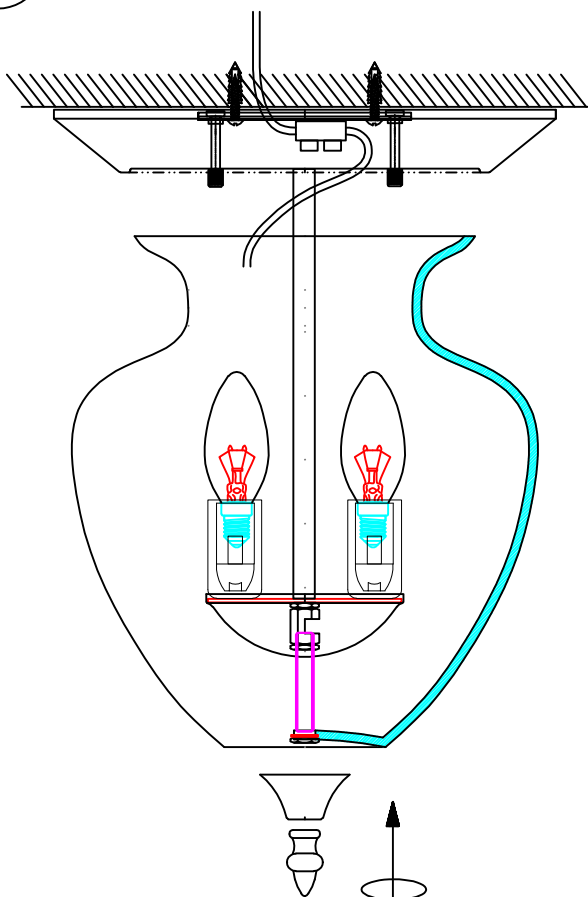

6404/PL

1

2

- 1#: T1.5*120*20*H5 flat hanging board 1PCS
- 2#: $\phi 280$ *H35mm beveled edge plate 1PCS
- 3#: $\phi 12$ *H13mm M6 flower branch 2PCS
- 4#: $\phi 13$ *H240*T1.5mm straight pipe 1PCS
- 5#: $\phi 260$ *H285 striped glass bottle 1PCS
- 6#: $\phi 30$ *H62mm straight edge lamp cup 3PCS
- 7#: E14Bare White Lamp Cap 3PCS
- 8#: $\phi 110$ *T2.0mm iron sheet 1PCS
- 9#: $\phi 112$ *H35mm edged semicircle 1PCS
- 10#: $\phi 50$ *H25mm speaker 1PCS
- 11#: $\phi 20$ *H35mm Tie Mei Di 1PCS