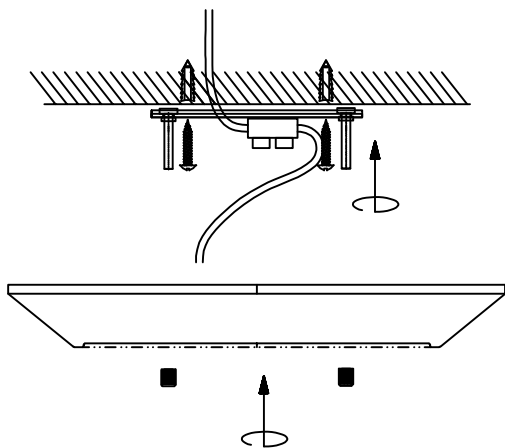

6404/PL

1

2

- 1#: T1.5*120*20*H5 flat hanging board 1PCS
- 2#: $\phi 280$ *H35mm beveled edge plate 1PCS
- 3#: $\phi 12$ *H13mm M6 flower branch 2PCS
- 4#: $\phi 13$ *H240*T1.5mm straight pipe 1PCS
- 5#: $\phi 260$ *H285 striped glass bottle 1PCS
- 6#: $\phi 30$ *H62mm straight edge lamp cup 3PCS
- 7#: E14Bare White Lamp Cap 3PCS
- 8#: $\phi 110$ *T2.0mm iron sheet 1PCS
- 9#: $\phi 112$ *H35mm edged semicircle 1PCS
- 10#: $\phi 50$ *H25mm speaker 1PCS
- 11#: $\phi 20$ *H35mm Tie Mei Di 1PCS