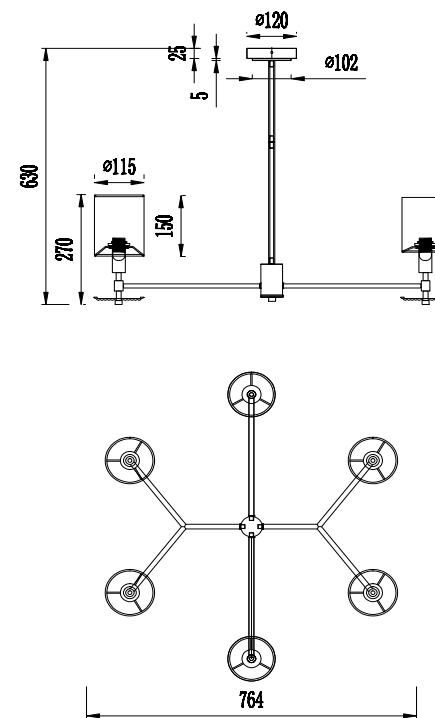

Instruction

MOD034PL-06CH

Model: MOD034PL-06CH
Collection: Modern
Series: Martina

Ceiling Lamps