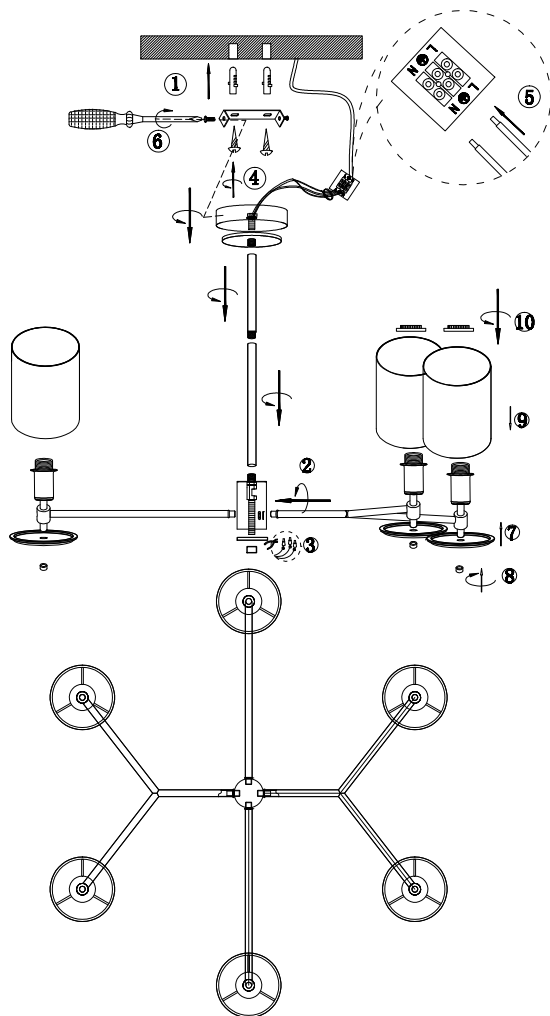

Instruction

MOD034PL-06CH

Model: MOD034PL-06CH
Collection: Modern
Series: Martina

Ceiling Lamps