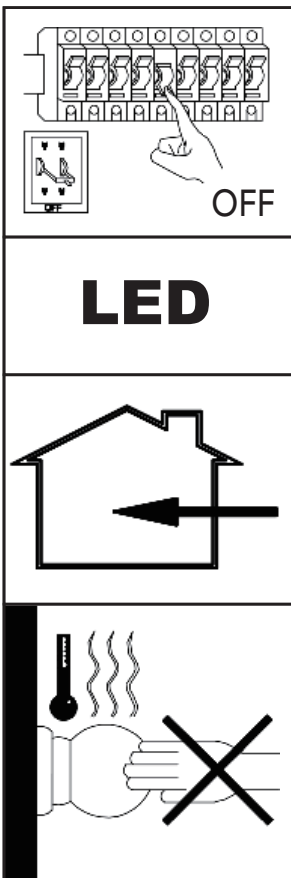

# ASSEMBLY INSTRUCTION / ИНСТРУКЦИЯ

A1710PL-1BK	A1720PL-1BK	A1730PL-1BK	A1613PL-1BK	A1640PL-1BK	A2324PL-1BK
A1710PL-1WH	A1720PL-1WH	A1730PL-1WH	A1613PL-1WH	A1640PL-1WH	A2324PL-1WH
A2310PL-1BK	A2320PL-1BK	A2330PL-1BK	A1632PL-1BK	A2315PL-1BK	
A2310PL-1WH	A2320PL-1WH	A2330PL-1WH	A1632PL-1WH	A2315PL-1WH	
A1711PL-1BK	A1721PL-1BK	A1731PL-1BK			
A1711PL-1WH	A1721PL-1WH	A1731PL-1WH			
A2311PL-1BK	A2321PL-1BK	A2331PL-1BK			
A2311PL-1WH	A2321PL-1WH	A2331PL-1WH			

## Warning:

1. Turn off the main power at the circuit breaker before installing in order to prevent possible shock;
2. Don't exceed the rated voltage 230V;
3. Don't install on haven't finished ceiling and loose wood ceiling;
4. Do not use corrosive liquids to clean fixture such as acid, and alkaline liquids. Please use soft cloth when cleaning.