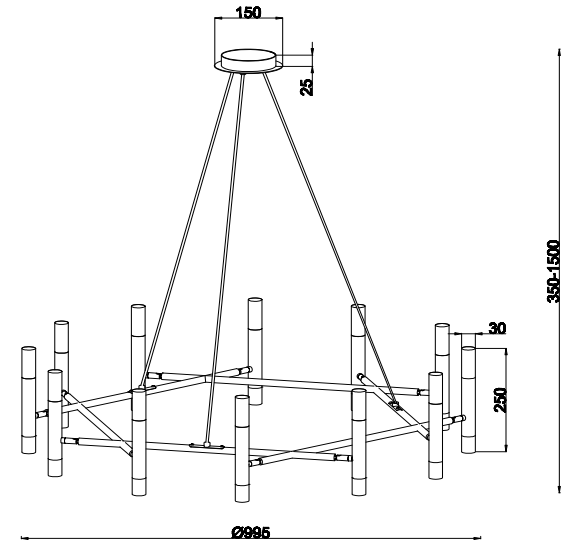

Instruction

MOD031PL-24B

24 x G9 (25W)

Model: MOD031PL-24B
Collection: Modern
Series: Eclipse

Ceiling Lamps