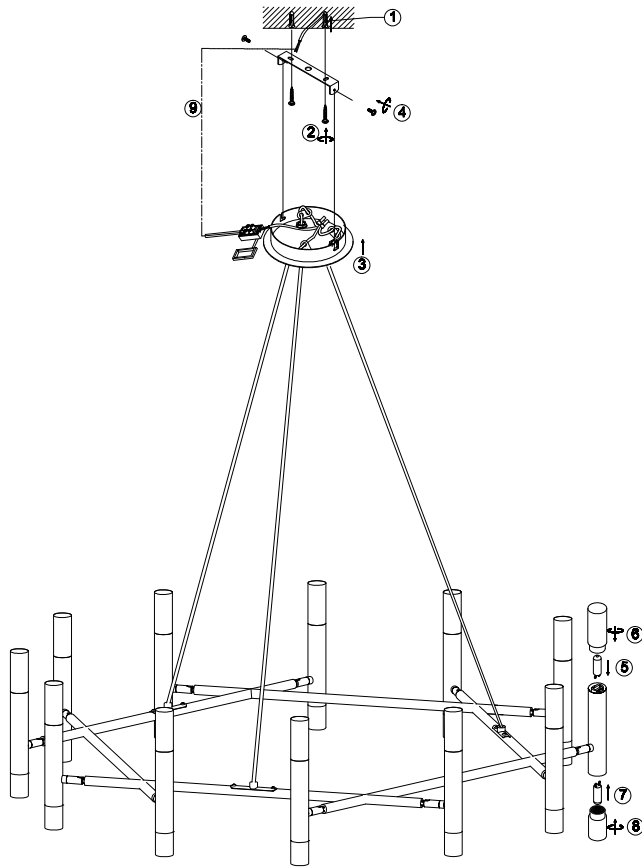

Instruction

MOD031PL-24B

24 x G9 (25W)

Model: MOD031PL-24B
Collection: Modern
Series: Eclipse

Ceiling Lamps