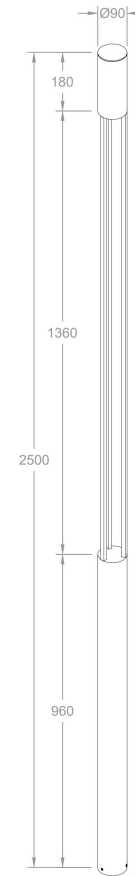

Instruction

O427FL-L30GF3K

MAX 30W
2 200 Lumen

Model: O427FL-L30GF3K

Collection: Outdoor

Mill
Resessed

This product contains a light source of energy efficiency class F