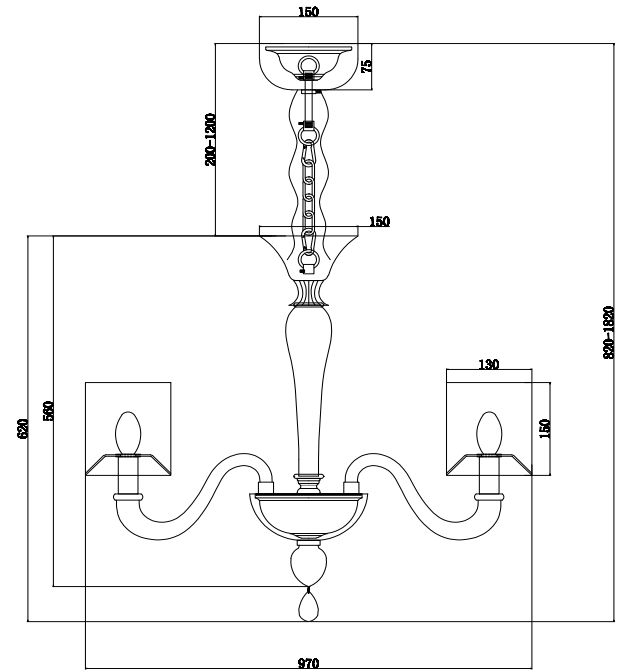

Instruction

DIA012PL-12TR

12 x E14 (40W)

Model: DIA012PL-12TR
Collection: Diamant Crystal
Series: Leti

Ceiling Lamps