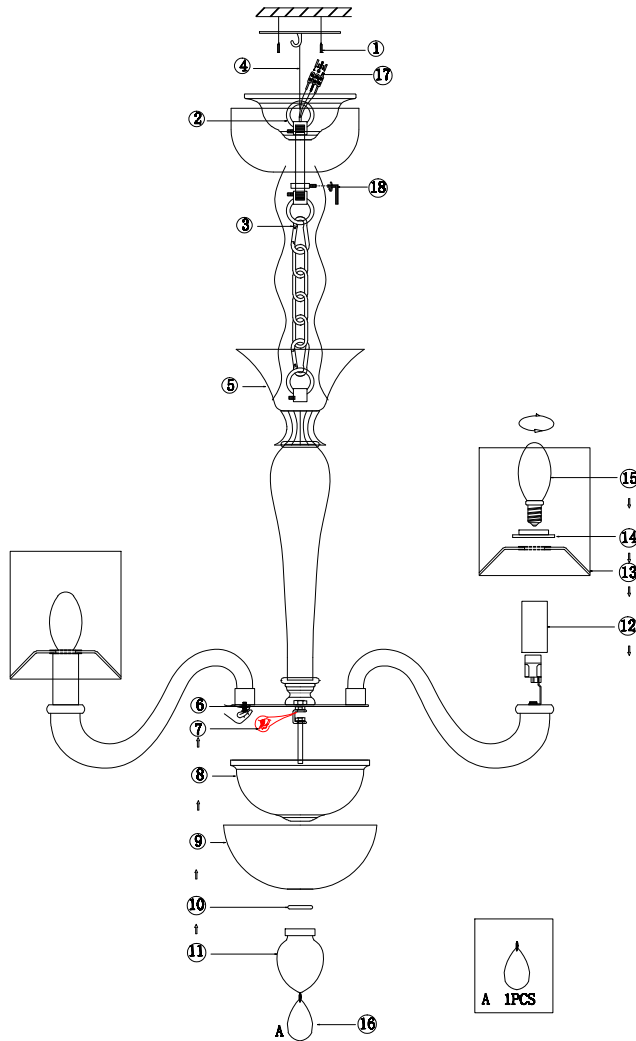

Instruction

DIA012PL-12TR

12 x E14 (40W)

Model: DIA012PL-12TR
Collection: Diamant Crystal
Series: Leti

Ceiling Lamps