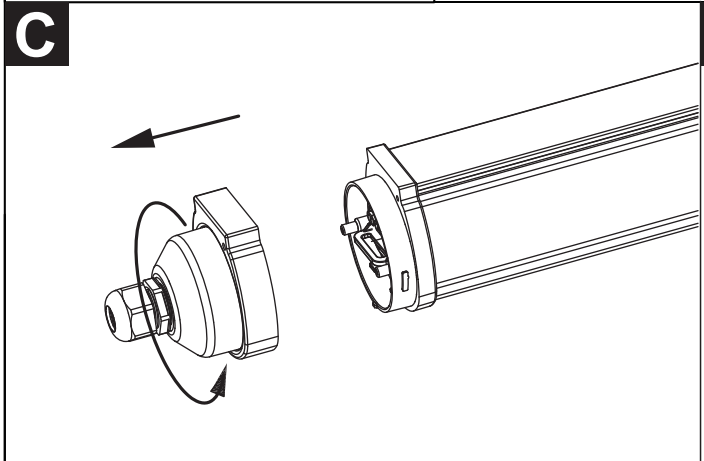

	L	W	H	F
901558	630mm	67mm	72mm	300±30mm
901559	1120mm	67mm	72mm	700±30mm
901561	1520mm	67mm	72mm	1100±30mm

**E**

901558				901559				901561			
ON	ON	ON	ON	ON	ON	ON	ON	ON	ON	ON	ON
1	2	1	2	1	2	1	2	1	2	1	2
Power1	Power2	Power3	Power4	Power1	Power2	Power3	Power4	Power1	Power2	Power3	Power4
0.125A	0.15A	0.175A	0.20A	0.20A	0.25A	0.30A	0.35A	0.20A	0.25A	0.30A	0.35A
11W	14W	17W	20W	22W	28W	34W	40W	29W	36W	42W	50W
1900lm	2100lm	2600lm	2900lm	3300lm	4100lm	4600lm	5200lm	4500lm	5700lm	6400lm	7300lm