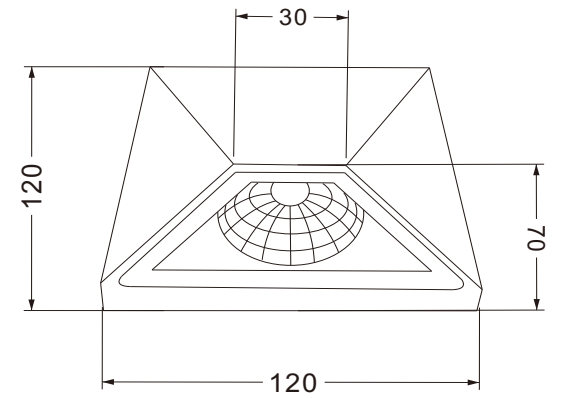

Instruction

O577WL-L5B

MAX 5W
450 Lumen

Model: O577WL-L5B
Collection: Outdoor
Series: Beekman

Wall Lamps