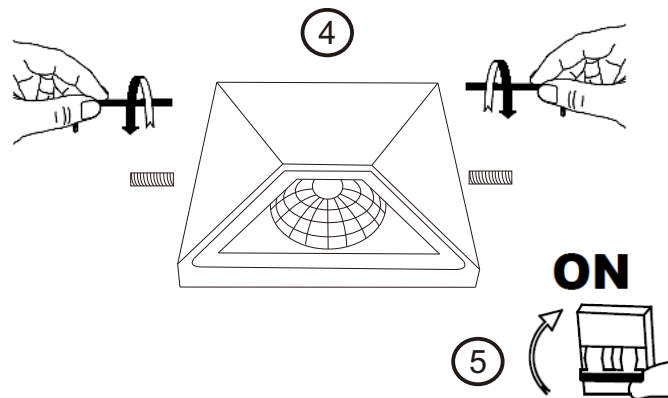

Instruction

O577WL-L5B

MAX 5W
450 Lumen

Model: O577WL-L5B
Collection: Outdoor
Series: Beekman

Wall Lamps