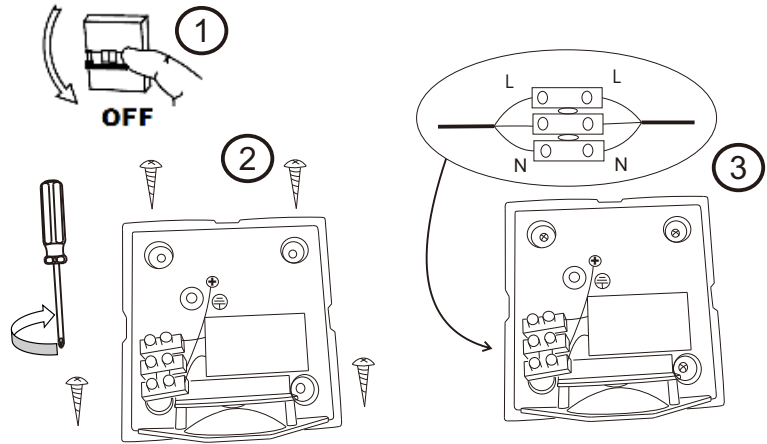

Instruction

O577WL-L5B

MAX 5W
450 Lumen

Model: O577WL-L5B
Collection: Outdoor
Series: Beekman

Wall Lamps