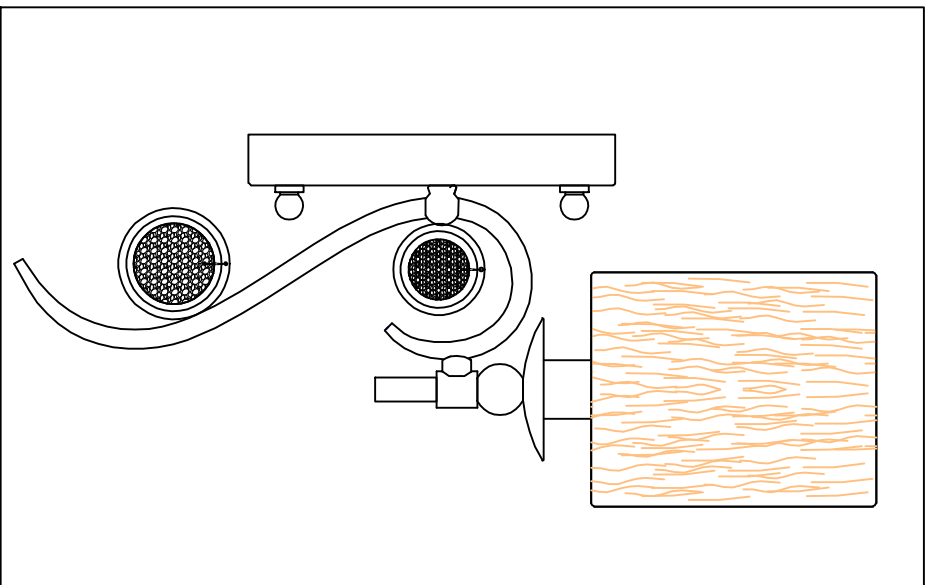

# 2493-1W WALL LAMP

Bulb

E14: 1XMAX40W

NO.	Specifications	Total strings
①	40mm	X1 pcs
②	30mm	X1 pcs