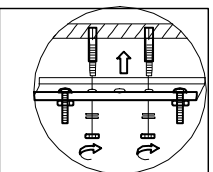

# 2493-1W WALL LAMP

Bulb

E14: 1XMAX40W

NO.	Specifications	Total strings
①	40mm	X1 pcs
②	30mm	X1 pcs