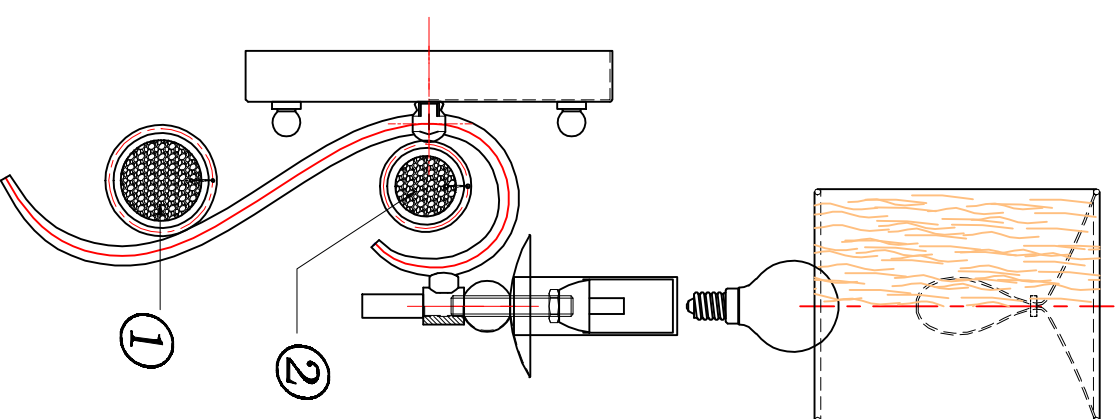

# 2493-1W WALL LAMP

Bulb

E14: 1XMAX40W

NO.	Specifications	Total strings
①	40mm	X1 pcs
②	30mm	X1 pcs