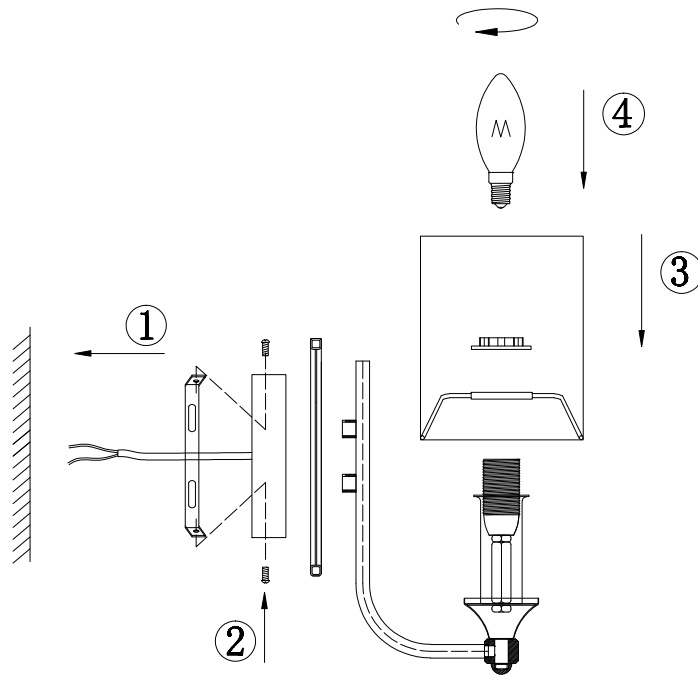

Instruction

H004WL-01BG

1 x E14 (40W)

Model: H004WL-01BG
Collection: House
Series: Vittoria

Wall Lamps