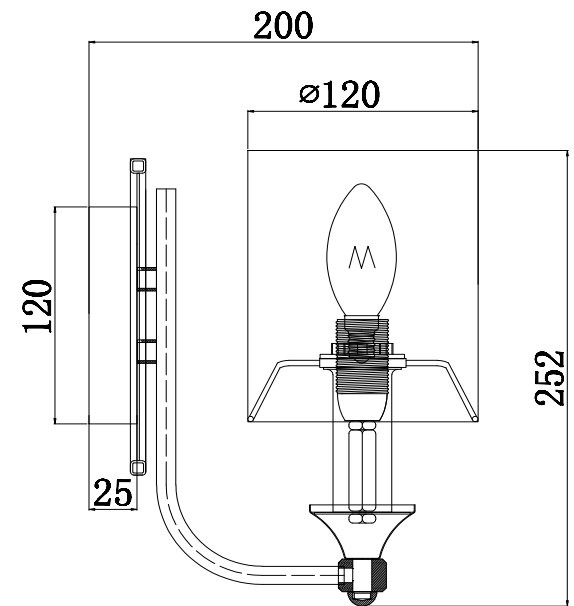

Instruction

H004WL-01BG

1 x E14 (40W)

Model: H004WL-01BG
Collection: House
Series: Vittoria

Wall Lamps