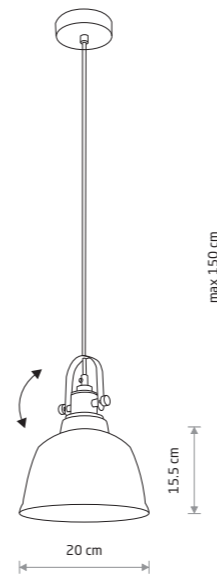

POLARIS 9060

POLARIS
metallized glass, painted steel

9060

1xE27, max 25W only LED

POLARIS 9057

POLARIS 9058

POLARIS 9056

POLARIS
metallized glass, painted steel

9056 9057 9058

1xE27, max 25W only LED

AMALFI 9154

AMALFI
metallized glass, steel, solid brass

9154 9155

1xE27, max 25W only LED

AMALFI M
metallized glass, steel, solid brass

9153 9152

1xE27, max 25W only LED

AMALFI L
metallized glass, steel, solid brass

8381

1xE27, max 25W only LED

AMALFI L 8381