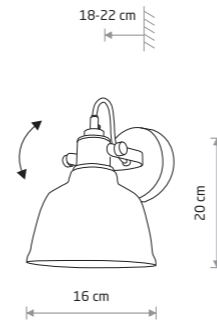

AMALFI 9154

AMALFI
metallized glass, steel, solid brass

9154 9155

1xE27, max 25W only LED