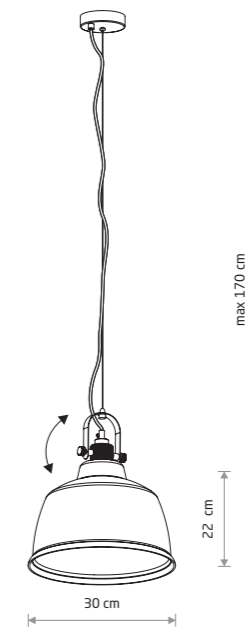

POLARIS 9060

POLARIS
metallized glass, painted steel

9060

1xE27, max 25W only LED

POLARIS 9057

POLARIS 9058

POLARIS 9056

POLARIS
metallized glass, painted steel

9056 9057 9058

1xE27, max 25W only LED

AMALFI 9154

AMALFI
metallized glass, steel, solid brass

9154 9155

1xE27, max 25W only LED

AMALFI M
metallized glass, steel, solid brass

9153 9152

1xE27, max 25W only LED

AMALFI L
metallized glass, steel, solid brass

8381

1xE27, max 25W only LED

AMALFI L 8381