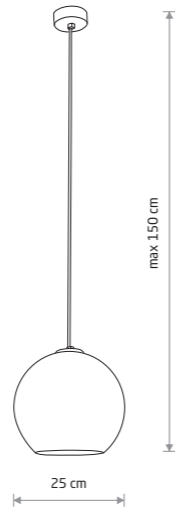

POLARIS 9060

POLARIS
metallized glass, painted steel

9060

1xE27, max 25W only LED

POLARIS 9057

POLARIS 9058

POLARIS 9056

POLARIS
metallized glass, painted steel

9056 9057 9058

1xE27, max 25W only LED

AMALFI 9154

AMALFI
metallized glass, steel, solid brass

9154 9155

1xE27, max 25W only LED

AMALFI M
metallized glass, steel, solid brass

9153 9152

1xE27, max 25W only LED

AMALFI L
metallized glass, steel, solid brass

8381

1xE27, max 25W only LED

AMALFI L 8381