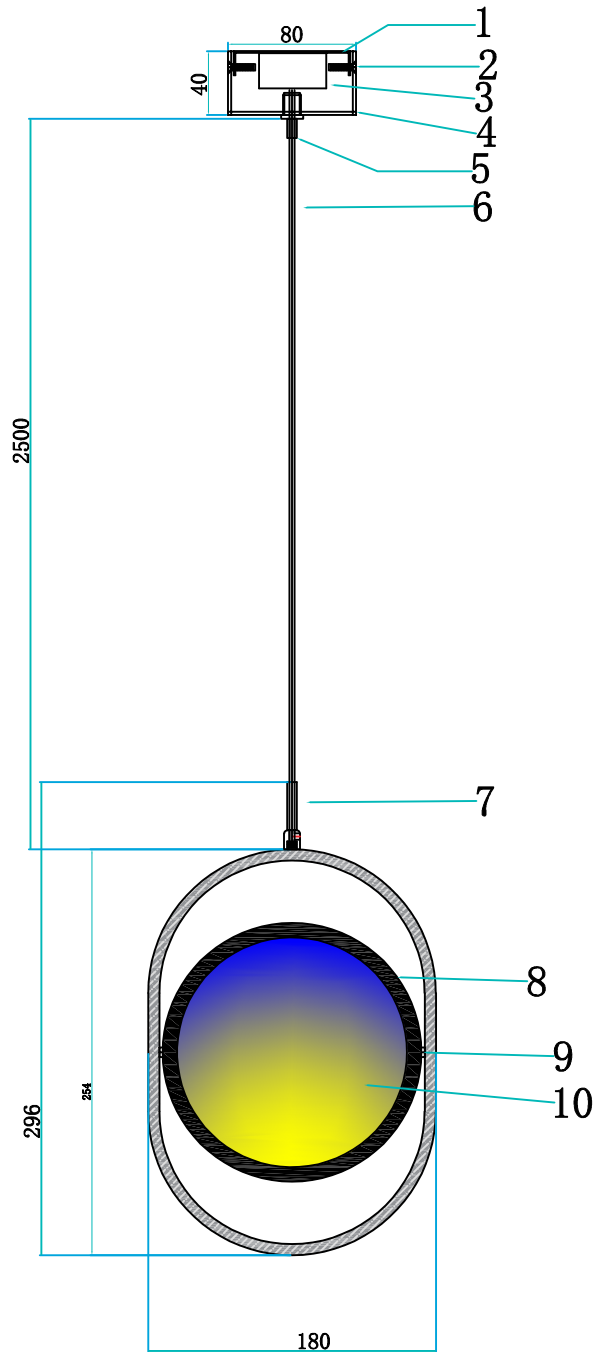

3512/S

- 1#: L73 * 20 * T1.5mm side lock hanging plate 1PCS
- 2#: M4 * 10mm flat head screw 2PCS
- 3#: Igor 36V voltage 6W constant current circular drive 1PCS
- 4#: 80 * H40 * T2.0mm LED light 1PCS
- 5#: M12 tensile head 1PCS
- 6#: 3.2 Fishing net with steel wire 2500MM 1PCS
- 7#: 12 * 10 iron piece welded 5.7 * 30 water pipe 1PCS
- 8#: 162 * 14 aluminum car parts 1PCS
- 9#: 6 * 4 small iron pieces 1PCS
- 10#: Acrylic 2-piece set 1PCS