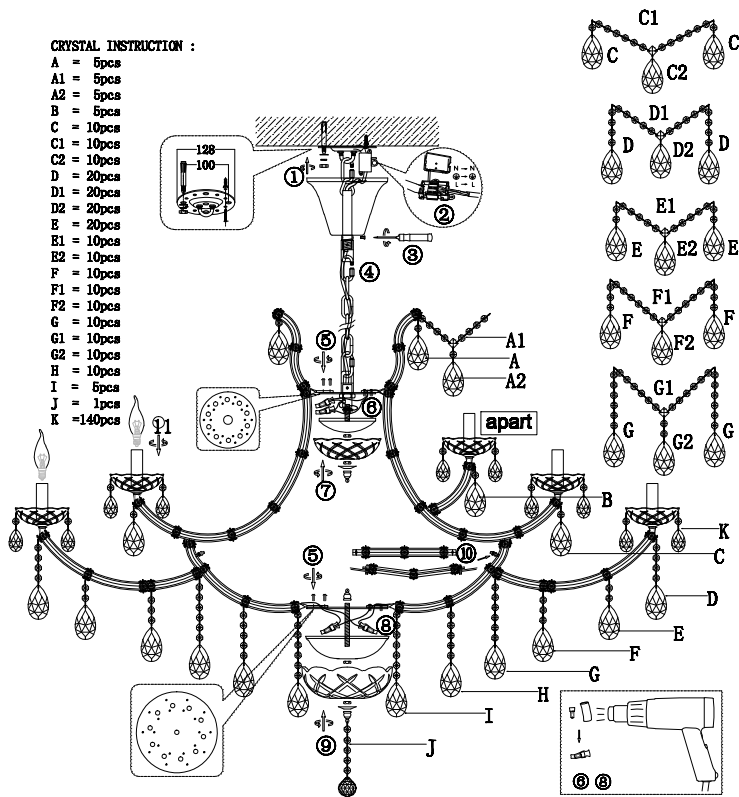

Instruction

DIA880-PL-35-G

CRYSTAL INSTRUCTION :

- A = 5pcs
- A1 = 5pcs
- A2 = 5pcs
- B = 5pcs
- C = 10pcs
- C1 = 10pcs
- C2 = 10pcs
- D = 20pcs
- D1 = 20pcs
- D2 = 20pcs
- E = 20pcs
- E1 = 10pcs
- E2 = 10pcs
- F = 10pcs
- F1 = 10pcs
- F2 = 10pcs
- G = 10pcs
- G1 = 10pcs
- G2 = 10pcs
- H = 10pcs
- I = 5pcs
- J = 1pcs
- K = 140pcs

35 x E14 (40W)

Model: DIA880-PL-35-G
Collection: Royal Classic
Series: Erna

Ceiling Lamps