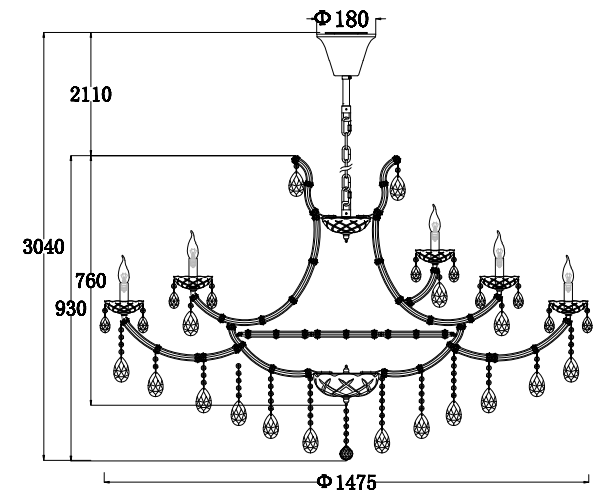

Instruction

DIA880-PL-35-G

CRYSTAL INSTRUCTION :

- A = 5pcs
- A1 = 5pcs
- A2 = 5pcs
- B = 5pcs
- C = 10pcs
- C1 = 10pcs
- C2 = 10pcs
- D = 20pcs
- D1 = 20pcs
- D2 = 20pcs
- E = 20pcs
- E1 = 10pcs
- E2 = 10pcs
- F = 10pcs
- F1 = 10pcs
- F2 = 10pcs
- G = 10pcs
- G1 = 10pcs
- G2 = 10pcs
- H = 10pcs
- I = 5pcs
- J = 1pcs
- K = 140pcs

35 x E14 (40W)

Model: DIA880-PL-35-G
Collection: Royal Classic
Series: Erna

Ceiling Lamps