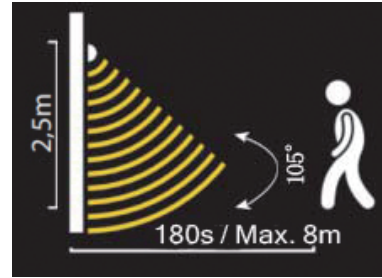

	L	W	H	F
901556	1130 mm	58 mm	55 mm	700±30mm
901557	1525 mm	58 mm	55 mm	1100±30mm

I

<50 LUX  
ON

J

<50 LUX  
ON

K

Frequency: 5.8GHz  
Max. -8.44dBm

180s/Max8m