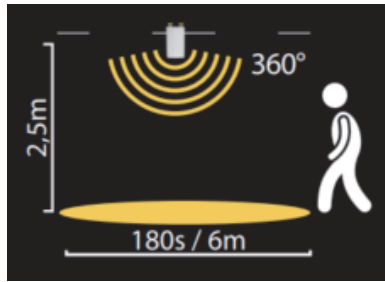

	L	W	H	F
901556	1130 mm	58 mm	55 mm	700±30mm
901557	1525 mm	58 mm	55 mm	1100±30mm

I

<50 LUX  
ON

J

<50 LUX  
ON

K

Frequency: 5.8GHz  
Max. -8.44dBm

180s/Max8m