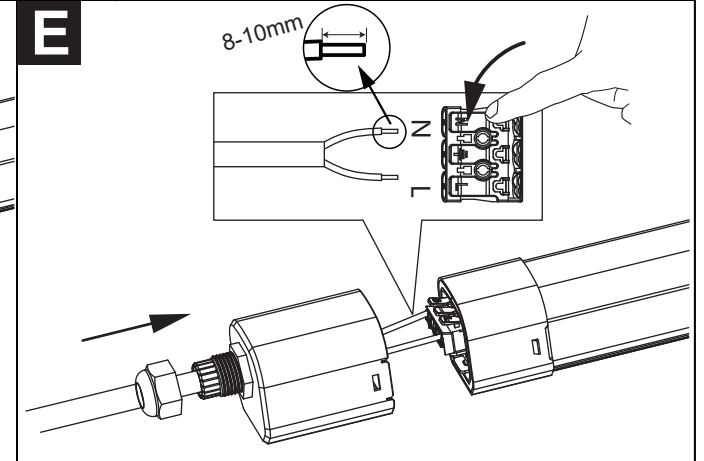

	L	W	H	F
901556	1130 mm	58 mm	55 mm	700±30mm
901557	1525 mm	58 mm	55 mm	1100±30mm

I

<50 LUX  
ON

J

<50 LUX  
ON

K

Frequency: 5.8GHz  
Max. -8.44dBm

180s/Max8m