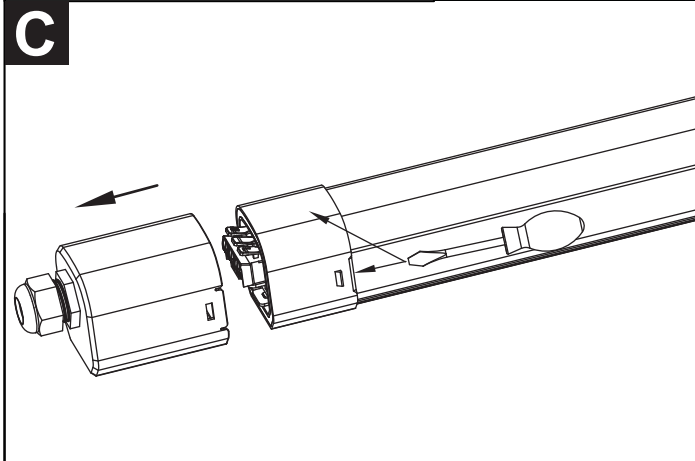

	L	W	H	F
901556	1130 mm	58 mm	55 mm	700±30mm
901557	1525 mm	58 mm	55 mm	1100±30mm

I

<50 LUX  
ON

J

<50 LUX  
ON

K

Frequency: 5.8GHz  
Max. -8.44dBm

180s/Max8m