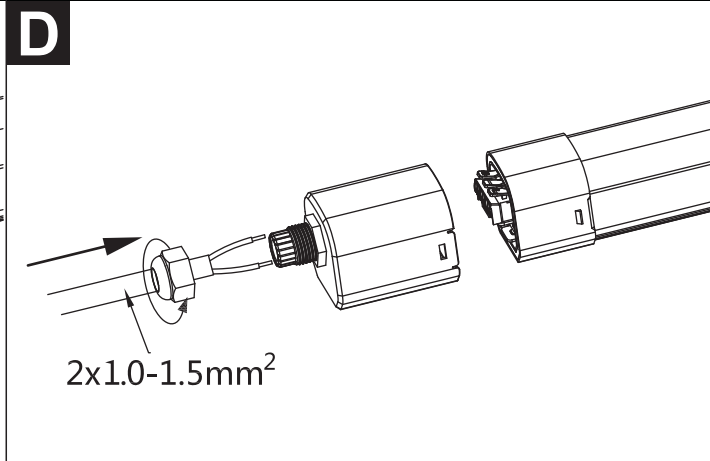

	L	W	H	F
901556	1130 mm	58 mm	55 mm	700±30mm
901557	1525 mm	58 mm	55 mm	1100±30mm

I

<50 LUX  
ON

J

<50 LUX  
ON

K

Frequency: 5.8GHz  
Max. -8.44dBm

180s/Max8m