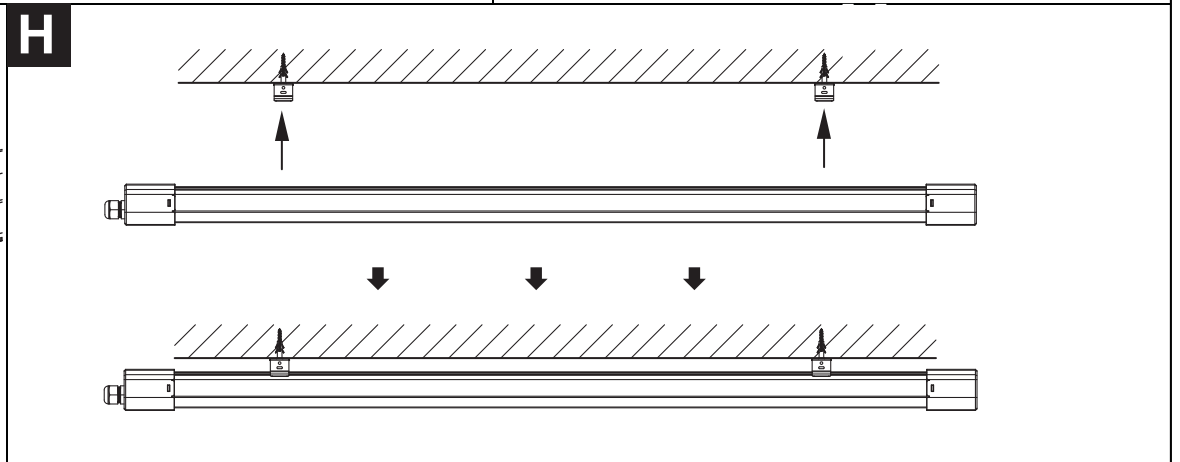

	L	W	H	F
901556	1130 mm	58 mm	55 mm	700±30mm
901557	1525 mm	58 mm	55 mm	1100±30mm

I

<50 LUX  
ON

J

<50 LUX  
ON

K

Frequency: 5.8GHz  
Max. -8.44dBm

180s/Max8m