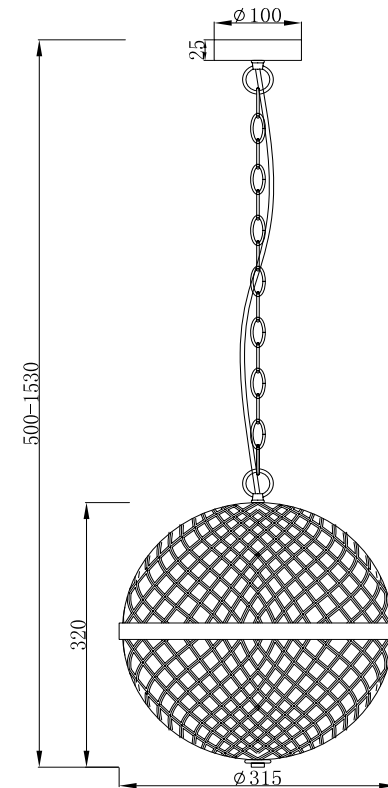

Instruction

P004PL-02CH

2 x E14 (40W)

Model: P004PL-02CH
Collection: Neoclassic
Series: Yonkers

Ceiling Lamps