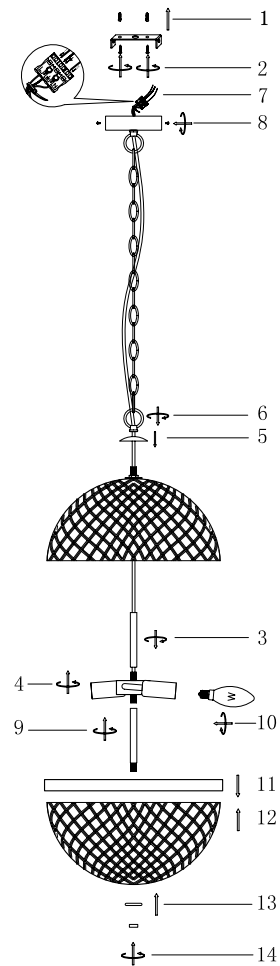

Instruction

P004PL-02CH

2 x E14 (40W)

Model: P004PL-02CH
Collection: Neoclassic
Series: Yonkers

Ceiling Lamps