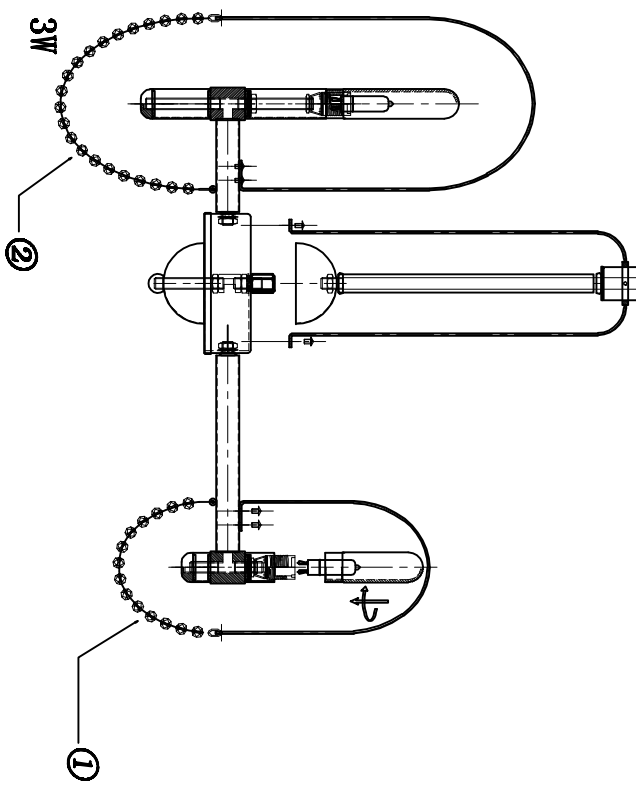

2308-12P

CEILING LAMP

Bulb
G9:LED 12 x 3W

| NO. | Specifications | Total strings |
|-----|-------------------|---------------|
| ① | 1502-10mm x 14pcs | X6pcs |
| ② | 1502-10mm x 26pcs | X6pcs |