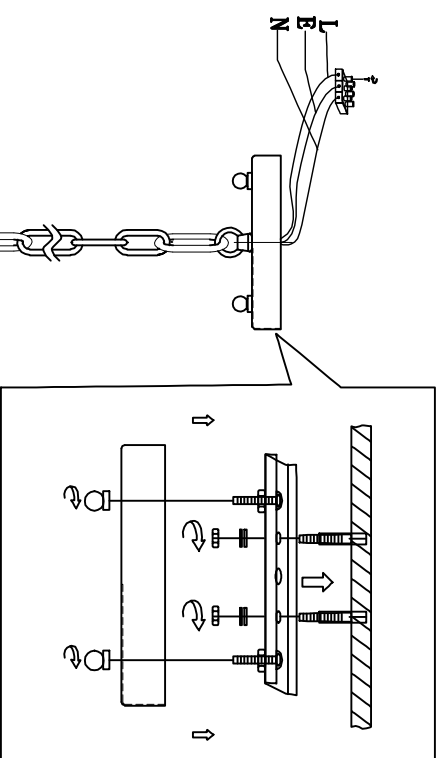

2308-12P

CEILING LAMP

Bulb
G9:LED 12 x 3W

| NO. | Specifications | Total strings |
|-----|-------------------|---------------|
| ① | 1502-10mm x 14pcs | X6pcs |
| ② | 1502-10mm x 26pcs | X6pcs |