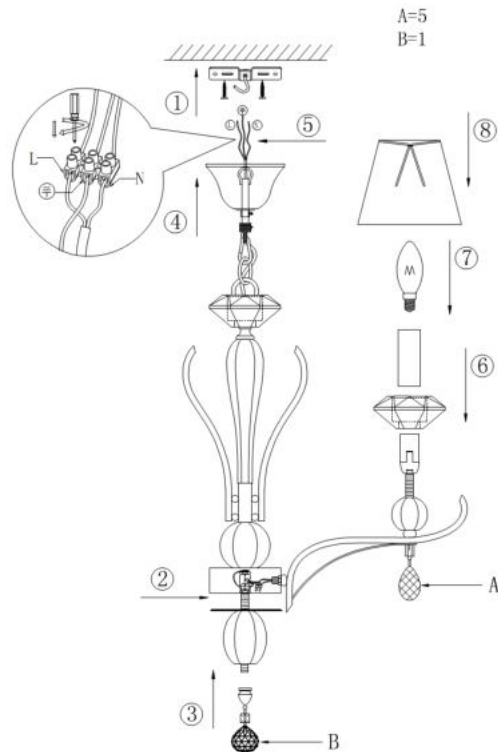

# Instruction

Collection: MODERN  
Series: SMUSSO  
Model: MOD560-05-N  
Ceiling

- Ceiling

5 x E14 (40W)

**MAYTONI**  
DECORATIVE LIGHTING

[www.maytoni.de](http://www.maytoni.de)