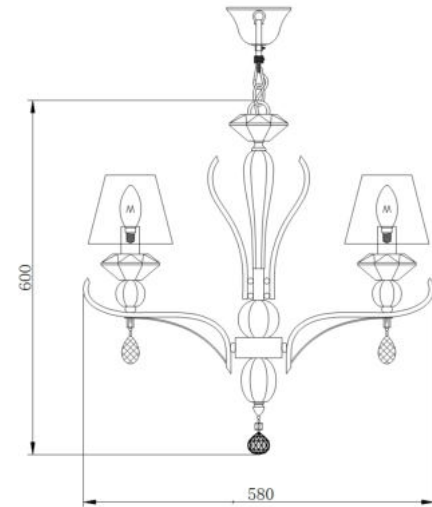

# Instruction

Collection: MODERN  
Series: SMUSSO  
Model: MOD560-05-N  
Ceiling

- Ceiling

5 x E14 (40W)

**MAYTONI**  
DECORATIVE LIGHTING

[www.maytoni.de](http://www.maytoni.de)