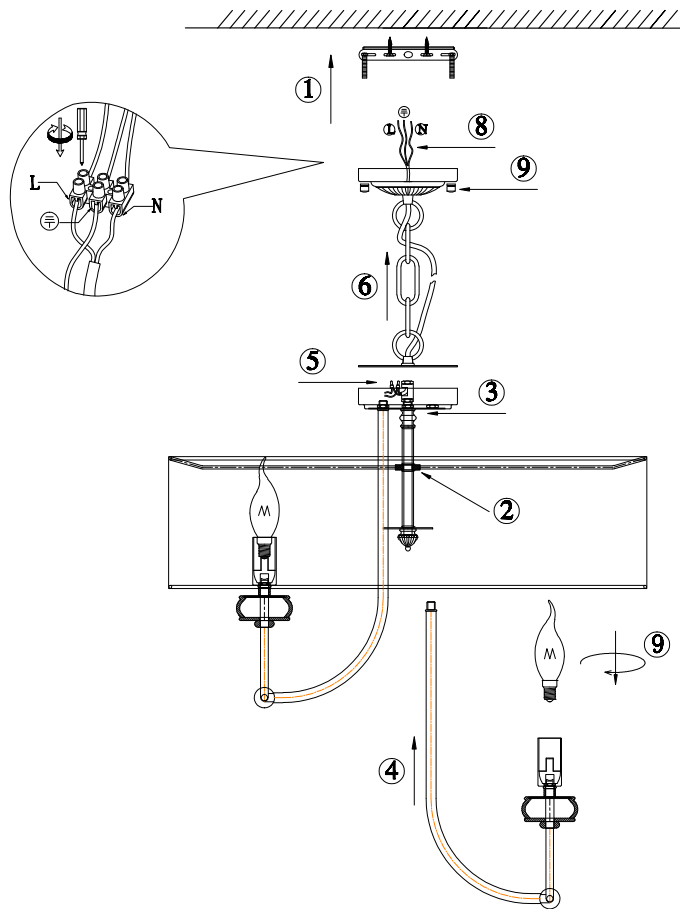

Instruction

ARM006PL-06G

6 x E14 (40W)

Model: ARM006PL-06G
Collection: Elegant
Series: Roma

Ceiling Lamps