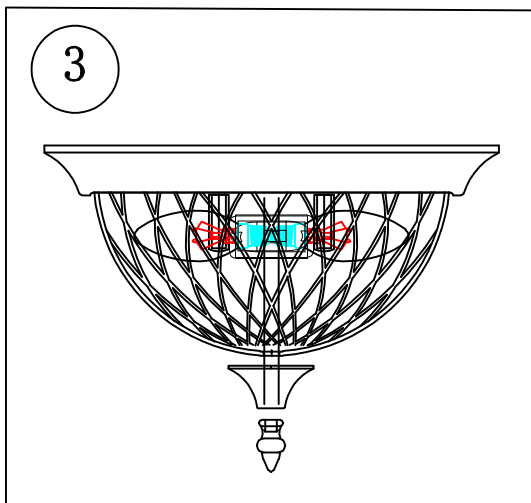

6403-PL

- 1#: T1.5*220*20*H5 flat hanging board 1PCS
- 2#: $\phi 320$ *H35mm beveled edge plate 1PCS
- 3#: $\phi 12$ *H13mm M6 flower branch 2PCS
- 4#: 16*40 million elephant head 3PCS
- 5#: E14Bare White Lamp Cap 3PCS
- 6#: $\phi 30$ *H62mm straight edge lamp cup 3PCS
- 7#: $\phi 250$ *H110 engraved glass 1PCS
- 8#: $\phi 13$ *H95 straight pipe 1PCS
- 9#: 50*H25mm horn 1PCS
- 10#: 20*H35mm iron car parts Midea 1PCS