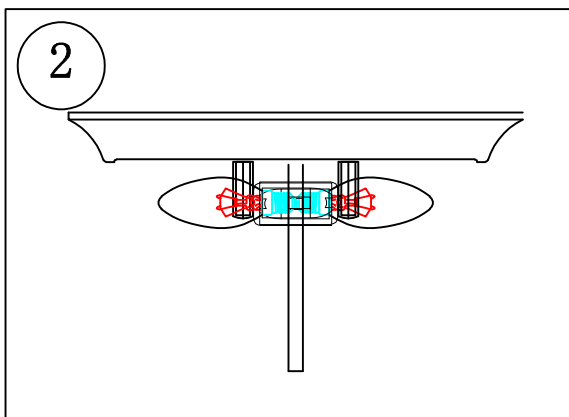

6403-PL

- 1#: T1.5*220*20*H5 flat hanging board 1PCS
- 2#: $\phi 320$ *H35mm beveled edge plate 1PCS
- 3#: $\phi 12$ *H13mm M6 flower branch 2PCS
- 4#: 16*40 million elephant head 3PCS
- 5#: E14Bare White Lamp Cap 3PCS
- 6#: $\phi 30$ *H62mm straight edge lamp cup 3PCS
- 7#: $\phi 250$ *H110 engraved glass 1PCS
- 8#: $\phi 13$ *H95 straight pipe 1PCS
- 9#: 50*H25mm horn 1PCS
- 10#: 20*H35mm iron car parts Midea 1PCS