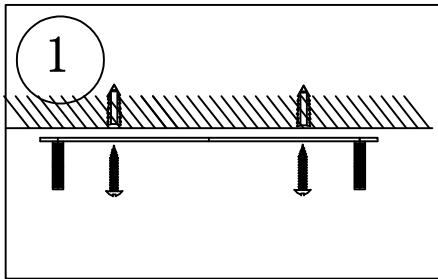

6403-PL

- 1#: T1.5*220*20*H5 flat hanging board 1PCS
- 2#: $\phi 320$ *H35mm beveled edge plate 1PCS
- 3#: $\phi 12$ *H13mm M6 flower branch 2PCS
- 4#: 16*40 million elephant head 3PCS
- 5#: E14Bare White Lamp Cap 3PCS
- 6#: $\phi 30$ *H62mm straight edge lamp cup 3PCS
- 7#: $\phi 250$ *H110 engraved glass 1PCS
- 8#: $\phi 13$ *H95 straight pipe 1PCS
- 9#: 50*H25mm horn 1PCS
- 10#: 20*H35mm iron car parts Midea 1PCS