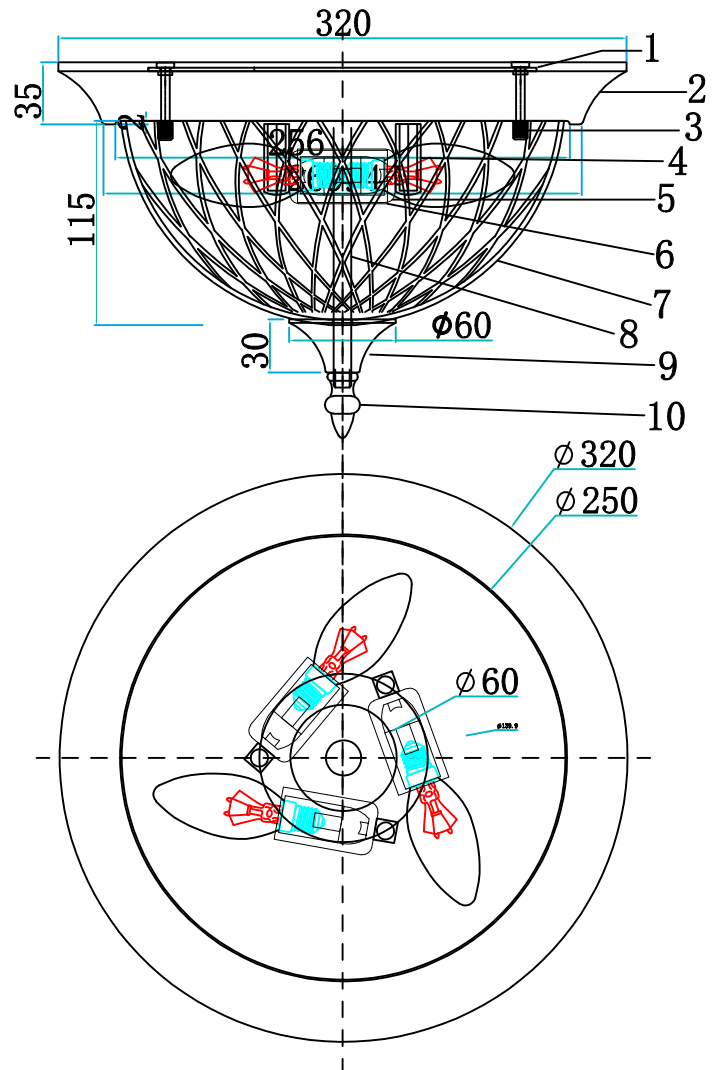

6403-PL

- 1#: T1.5*220*20*H5 flat hanging board 1PCS
- 2#: $\phi 320$ *H35mm beveled edge plate 1PCS
- 3#: $\phi 12$ *H13mm M6 flower branch 2PCS
- 4#: 16*40 million elephant head 3PCS
- 5#: E14Bare White Lamp Cap 3PCS
- 6#: $\phi 30$ *H62mm straight edge lamp cup 3PCS
- 7#: $\phi 250$ *H110 engraved glass 1PCS
- 8#: $\phi 13$ *H95 straight pipe 1PCS
- 9#: 50*H25mm horn 1PCS
- 10#: 20*H35mm iron car parts Midea 1PCS