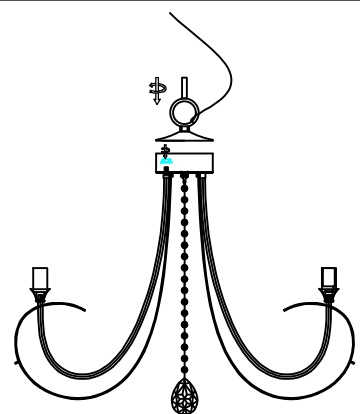

1

4

2

5

3

6

MODEL: 4826/C

Safety precautions:

1. The power do not exceed the prescribed range (rated voltage AC220-240V 50Hz).
2. Please cut off the power supply while replacing the light source and other maintenance operation .
3. The plate fixed on the ceiling must be able to withstand the weight more than 3 times of the object.
4. After installation is complete, check the glass right or not? If it is damaged, it should be replaced immediately.