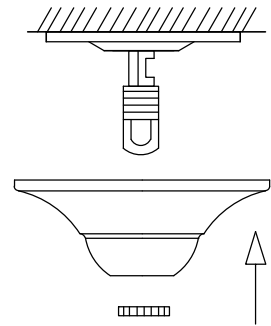

1

4

2

5

3

6

MODEL: 4826/C

Safety precautions:

1. The power do not exceed the prescribed range (rated voltage AC220-240V 50Hz).
2. Please cut off the power supply while replacing the light source and other maintenance operation .
3. The plate fixed on the ceiling must be able to withstand the weight more than 3 times of the object.
4. After installation is complete, check the glass right or not? If it is damaged, it should be replaced immediately.