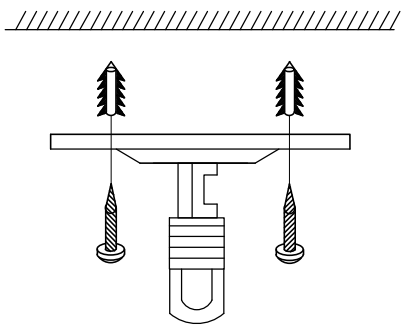

1

4

2

5

3

6

MODEL: 4826/C

Safety precautions:

1. The power do not exceed the prescribed range (rated voltage AC220-240V 50Hz).
2. Please cut off the power supply while replacing the light source and other maintenance operation .
3. The plate fixed on the ceiling must be able to withstand the weight more than 3 times of the object.
4. After installation is complete, check the glass right or not? If it is damaged, it should be replaced immediately.