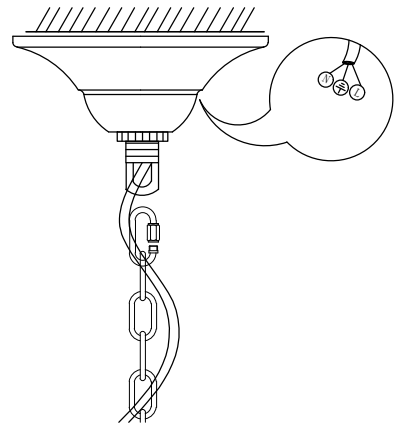

1

4

2

5

3

6

MODEL: 4826/C

Safety precautions:

1. The power do not exceed the prescribed range (rated voltage AC220-240V 50Hz).
2. Please cut off the power supply while replacing the light source and other maintenance operation .
3. The plate fixed on the ceiling must be able to withstand the weight more than 3 times of the object.
4. After installation is complete, check the glass right or not? If it is damaged, it should be replaced immediately.