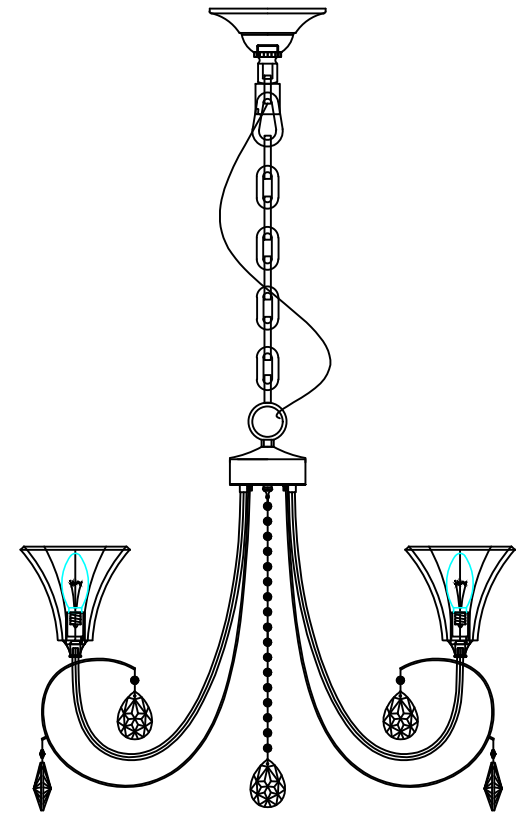

1

4

2

5

3

6

MODEL: 4826/C

Safety precautions:

1. The power do not exceed the prescribed range (rated voltage AC220-240V 50Hz).
2. Please cut off the power supply while replacing the light source and other maintenance operation .
3. The plate fixed on the ceiling must be able to withstand the weight more than 3 times of the object.
4. After installation is complete, check the glass right or not? If it is damaged, it should be replaced immediately.