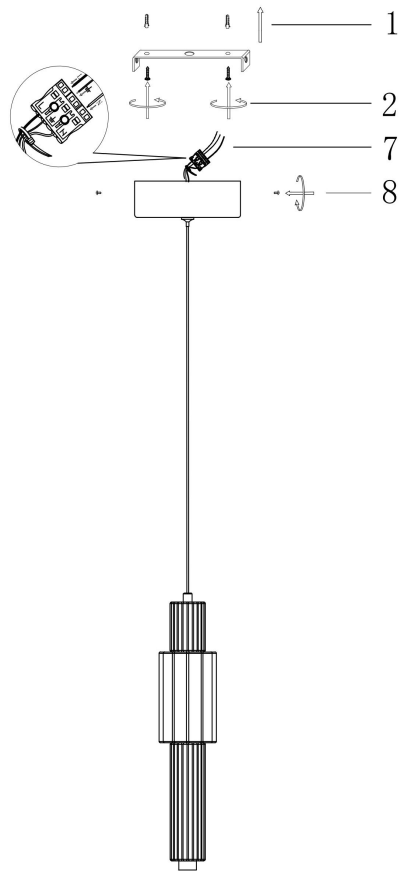

Instruction

MOD308PL-L9CG3K

MAX 8W
800 Lumen

Model: MOD308PL-L9CG3K

Collection: Modern

Pendant Lamps