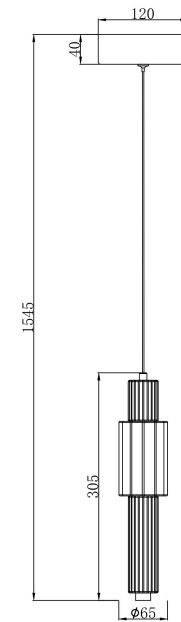

Instruction

MOD308PL-L9CG3K

MAX 8W
800 Lumen

Model: MOD308PL-L9CG3K

Collection: Modern

Pendant Lamps