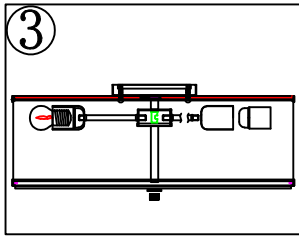

3405/PL

- 1#:L130 straight hanging board 1PCS
- 2#: $\Phi 150 \times H20$ ceiling cover 1PCS
- 3#: $\Phi 12 \times H13$ bald flower branch 2PCS
- 4#: $\Phi 500 \times 165$ lampshade 1PCS
- 5#: $\Phi 13 \times L20$ iron parts 1PCS
- 6#:E27 bare plastic lamp head 5PCS
- 7#: $\Phi 40 \times H60$ iron lamp cup 5PCS
- 8#: $\Phi L120$ straight pipe welded iron parts 5PCS
- 9#: $\Phi 60 \times H30$ Iron Lamp Ancient 1PCS
- 10#:16*20 female connector 1PCS
- 11#: $\Phi 62 \times H5 \times T1.0$ Lamp Ancient Cover 1PCS
- 12#: $\Phi 13 \times L100$ round tube 1PCS
- 13#: $\Phi 492 \times T4.0$ ultra white tempered glass 1PCS
- 14#:30*2.0 disc 1PCS
- 15#:16*10 flat female 1PCS