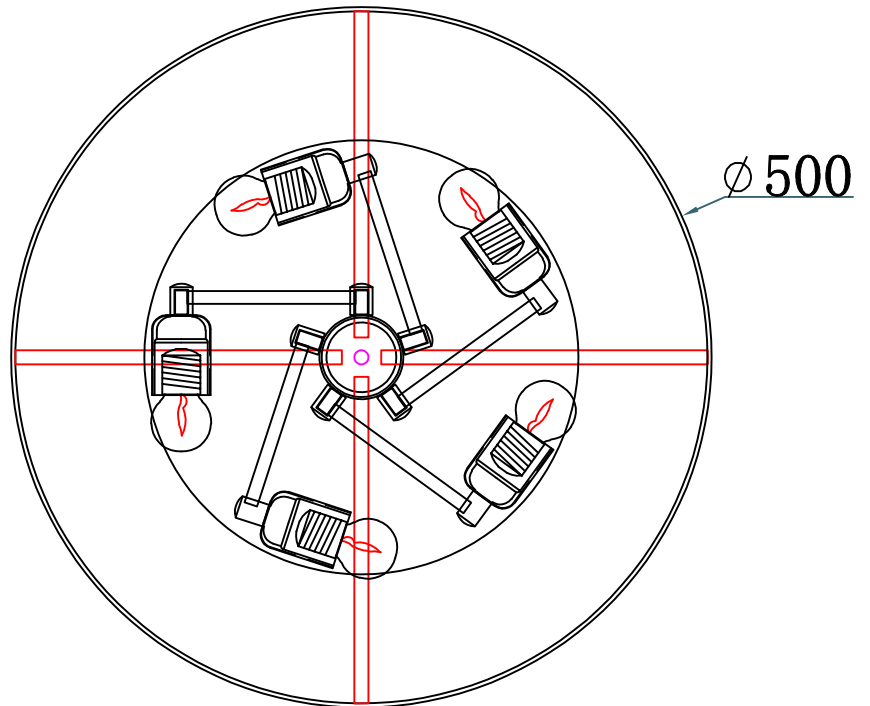

3405/PL

- 1#:L130 straight hanging board 1PCS
- 2#: $\Phi 150 \times H20$ ceiling cover 1PCS
- 3#: $\Phi 12 \times H13$ bald flower branch 2PCS
- 4#: $\Phi 500 \times 165$ lampshade 1PCS
- 5#: $\Phi 13 \times L20$ iron parts 1PCS
- 6#:E27 bare plastic lamp head 5PCS
- 7#: $\Phi 40 \times H60$ iron lamp cup 5PCS
- 8#: $\Phi L120$ straight pipe welded iron parts 5PCS
- 9#: $\Phi 60 \times H30$ Iron Lamp Ancient 1PCS
- 10#:16*20 female connector 1PCS
- 11#: $\Phi 62 \times H5 \times T1.0$ Lamp Ancient Cover 1PCS
- 12#: $\Phi 13 \times L100$ round tube 1PCS
- 13#: $\Phi 492 \times T4.0$ ultra white tempered glass 1PCS
- 14#:30*2.0 disc 1PCS
- 15#:16*10 flat female 1PCS