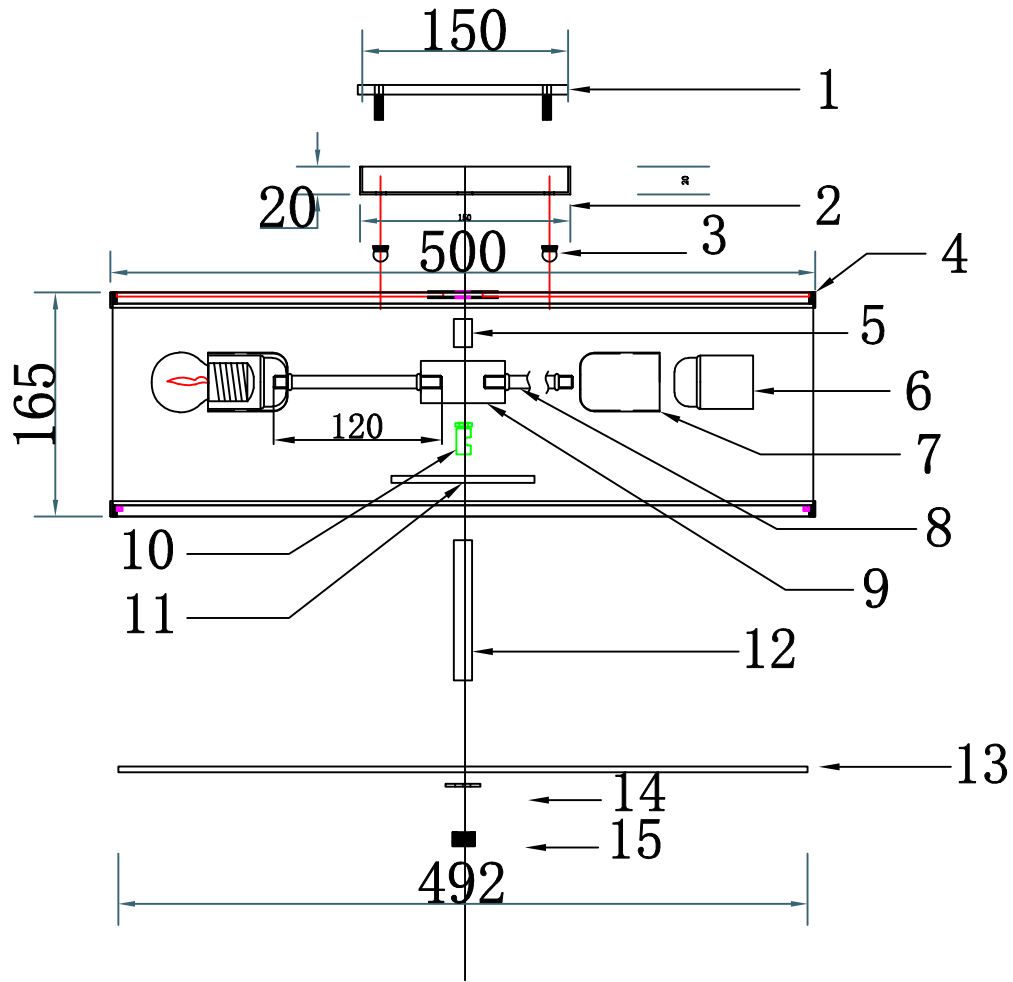

3405/PL

- 1#:L130 straight hanging board 1PCS
- 2#: $\Phi 150 \times H20$ ceiling cover 1PCS
- 3#: $\Phi 12 \times H13$ bald flower branch 2PCS
- 4#: $\Phi 500 \times 165$ lampshade 1PCS
- 5#: $\Phi 13 \times L20$ iron parts 1PCS
- 6#:E27 bare plastic lamp head 5PCS
- 7#: $\Phi 40 \times H60$ iron lamp cup 5PCS
- 8#: $\Phi L120$ straight pipe welded iron parts 5PCS
- 9#: $\Phi 60 \times H30$ Iron Lamp Ancient 1PCS
- 10#:16*20 female connector 1PCS
- 11#: $\Phi 62 \times H5 \times T1.0$ Lamp Ancient Cover 1PCS
- 12#: $\Phi 13 \times L100$ round tube 1PCS
- 13#: $\Phi 492 \times T4.0$ ultra white tempered glass 1PCS
- 14#:30*2.0 disc 1PCS
- 15#:16*10 flat female 1PCS