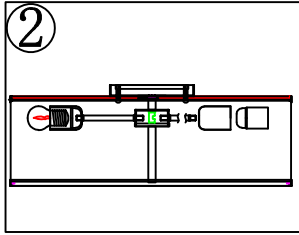

3405/PL

- 1#:L130 straight hanging board 1PCS
- 2#: $\Phi 150 \times H20$ ceiling cover 1PCS
- 3#: $\Phi 12 \times H13$ bald flower branch 2PCS
- 4#: $\Phi 500 \times 165$ lampshade 1PCS
- 5#: $\Phi 13 \times L20$ iron parts 1PCS
- 6#:E27 bare plastic lamp head 5PCS
- 7#: $\Phi 40 \times H60$ iron lamp cup 5PCS
- 8#: $\Phi L120$ straight pipe welded iron parts 5PCS
- 9#: $\Phi 60 \times H30$ Iron Lamp Ancient 1PCS
- 10#:16*20 female connector 1PCS
- 11#: $\Phi 62 \times H5 \times T1.0$ Lamp Ancient Cover 1PCS
- 12#: $\Phi 13 \times L100$ round tube 1PCS
- 13#: $\Phi 492 \times T4.0$ ultra white tempered glass 1PCS
- 14#:30*2.0 disc 1PCS
- 15#:16*10 flat female 1PCS