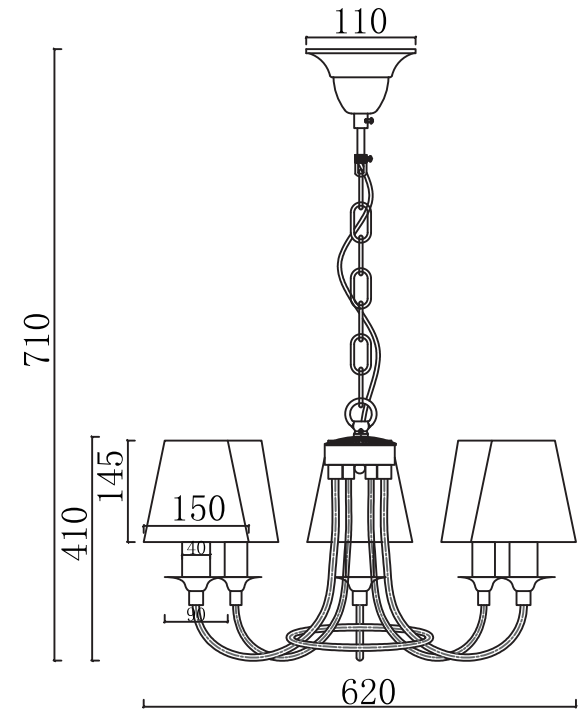

FREYA
TRADITION OF QUALITY

INSTRUCTION

MODEL: FR4402-PL-05-GB
CHANDELIER

5 X E14 (60W)

FREYA-LIGHT.COM