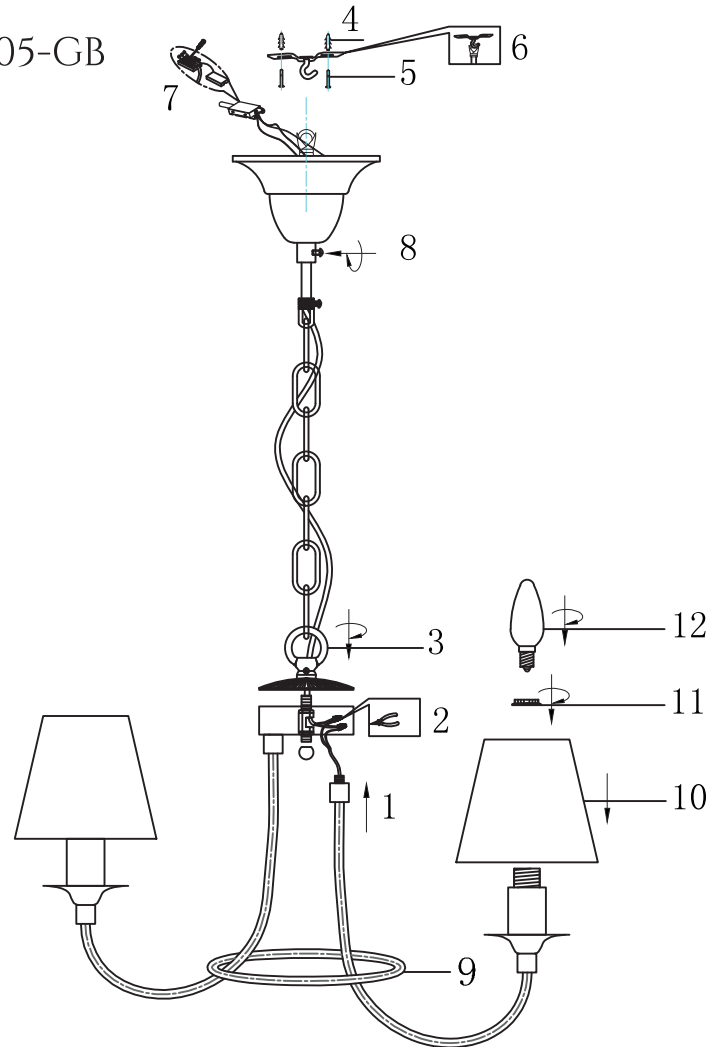

FREYA
TRADITION OF QUALITY

INSTRUCTION

MODEL: FR4402-PL-05-GB
CHANDELIER

5 X E14 (60W)

FREYA-LIGHT.COM